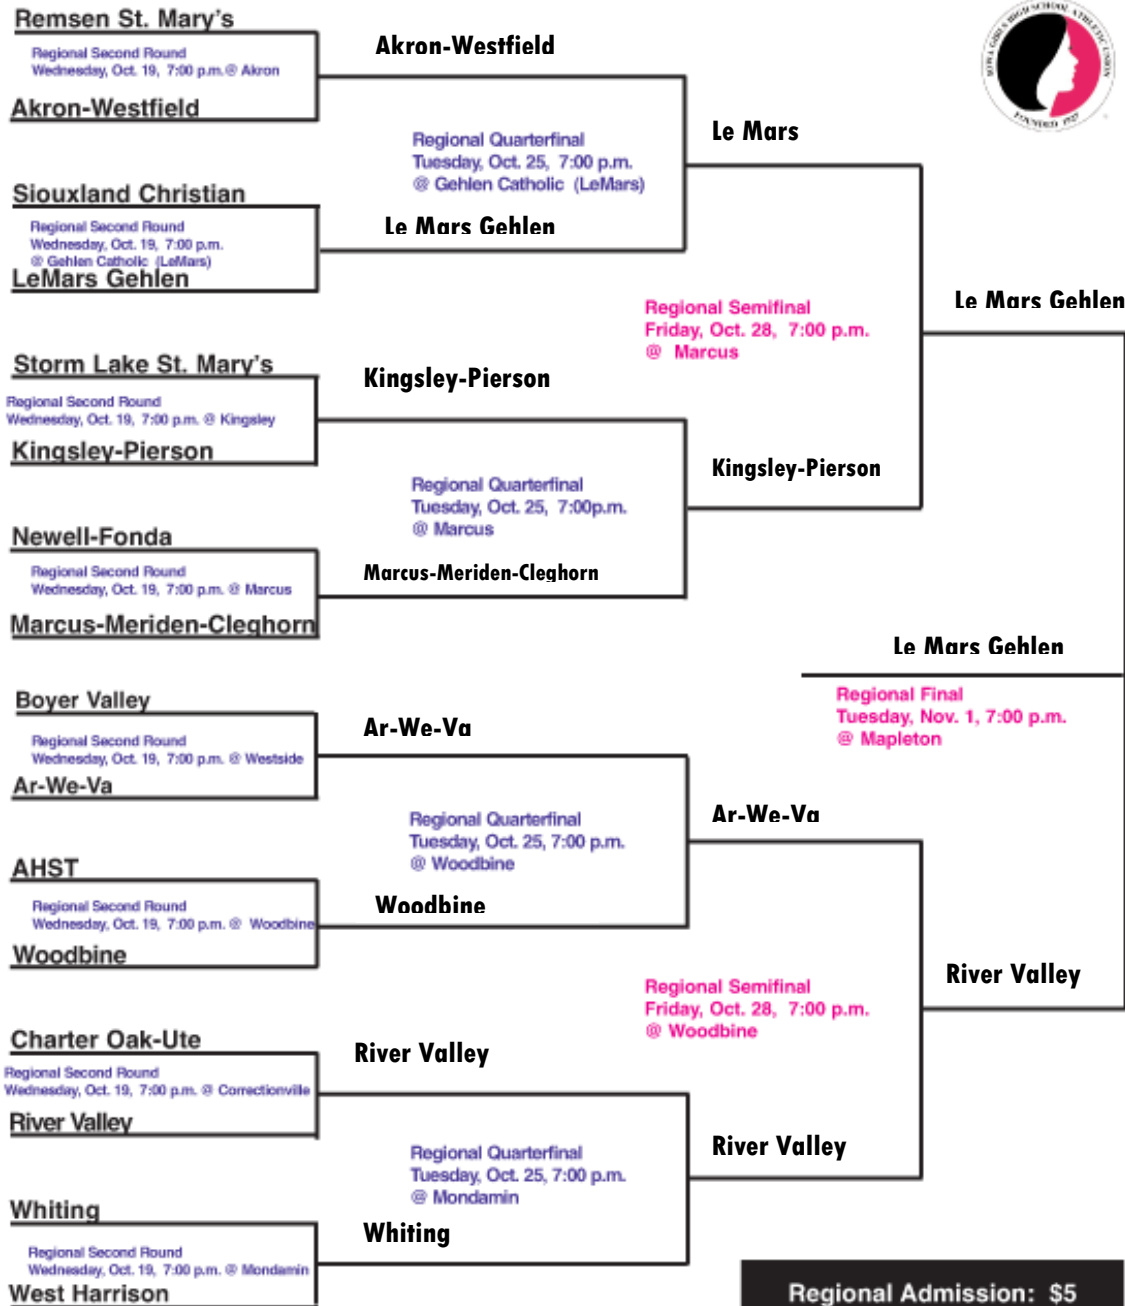

2011 Class 1A Regional Volleyball - Region 2

Mon., Oct 17; Wed., Oct 19; Tues., Oct 25; Fri., Oct 28; Tues., Nov. 1

2011 CLASS 1A STATE VOLLEYBALL BRACKET

Woodward-Granger (20-5)

Thursday, November 10, 1A Quarterfinal
Noon, COURT ONE